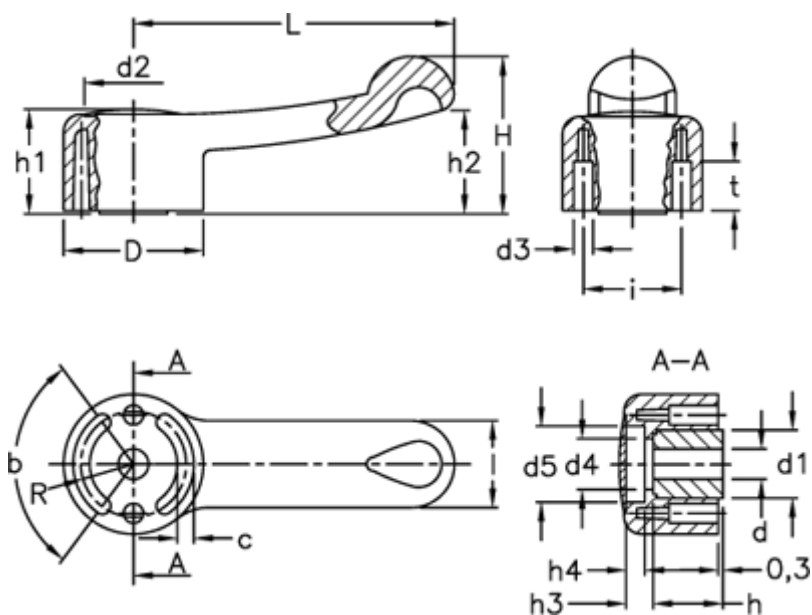

Article number: 23052121311

Description: E+G Control lever  
ELC.85-A8-C1 black

## Measures

b (degrees)	= 125 +/-1	d H7	= 8	l	= 23
c	= 4.3	H	= 41	L	= 85
D	= 37	h	= 17.5	R	= 13.8
d1	= 18	h1	= 27	t	= 12.5
d2	= 26.0	h2	= 27		
d3	= 5	h3	= 7.5		
d4	= 13.5	h4	= 5		
d5	= 20.0	i	= 26		